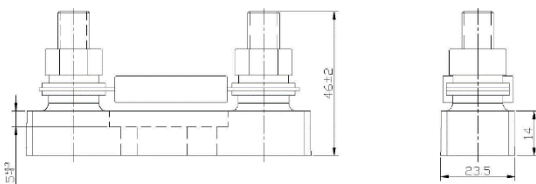

Fuse holder for ANL fuse